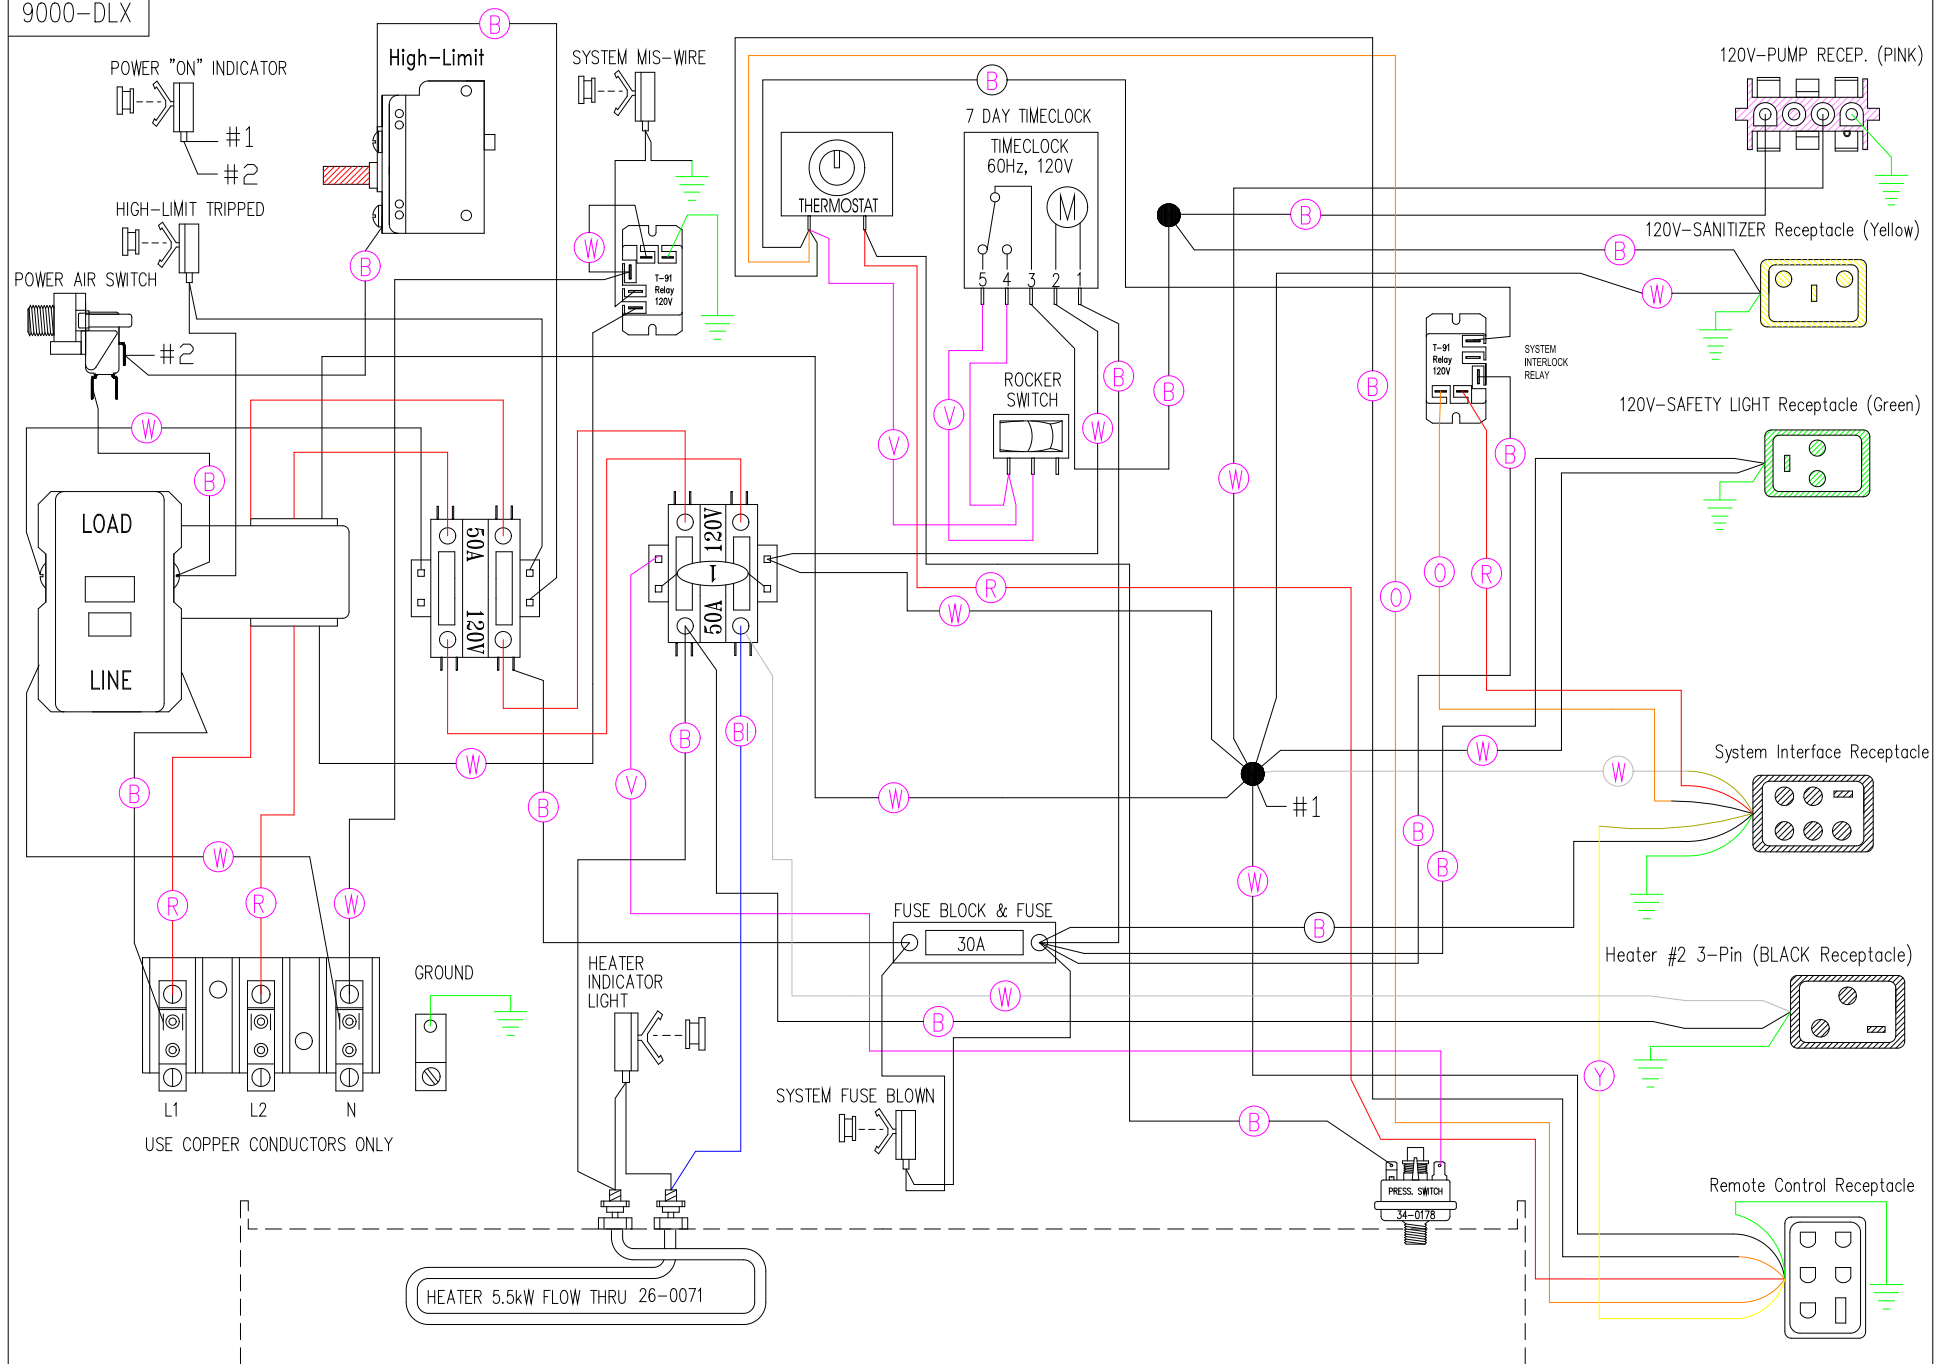

9000-DLX

Manufacture Notes:

Drawn	MBS	Rev	01	Wire Color Code	
Date	12.07.09		B - Black G - Green		
Diagram No.	1809		Br - Brown Bl - Blue		
			R - Red V - Violet		
			O - Orange W - White		
			Y - Yellow Gr - Gray		

Manufacture Notes:

Drawn	MBS	Rev	01	Wire Color Co
Date	12.07.09			B - Black
Diagram No.	1809			Br - Brown
				R - Red
				O - Orange
				Y - Yellow
				G - Green
				Bl - Blue
				V - Violet
				W - White
				Gr - Grey

9000-DLX

Manufacture Notes:

Drawn	Rev	01	Wire Color Code	
MBS			B - Black	G - Green
Date	12.07.09	Br - Brown	Bl - Blue	
Diagram No.	1809	R - Red	V - Violet	
		O - Orange	W - White	
		Y - Yellow	Gr - Gray	