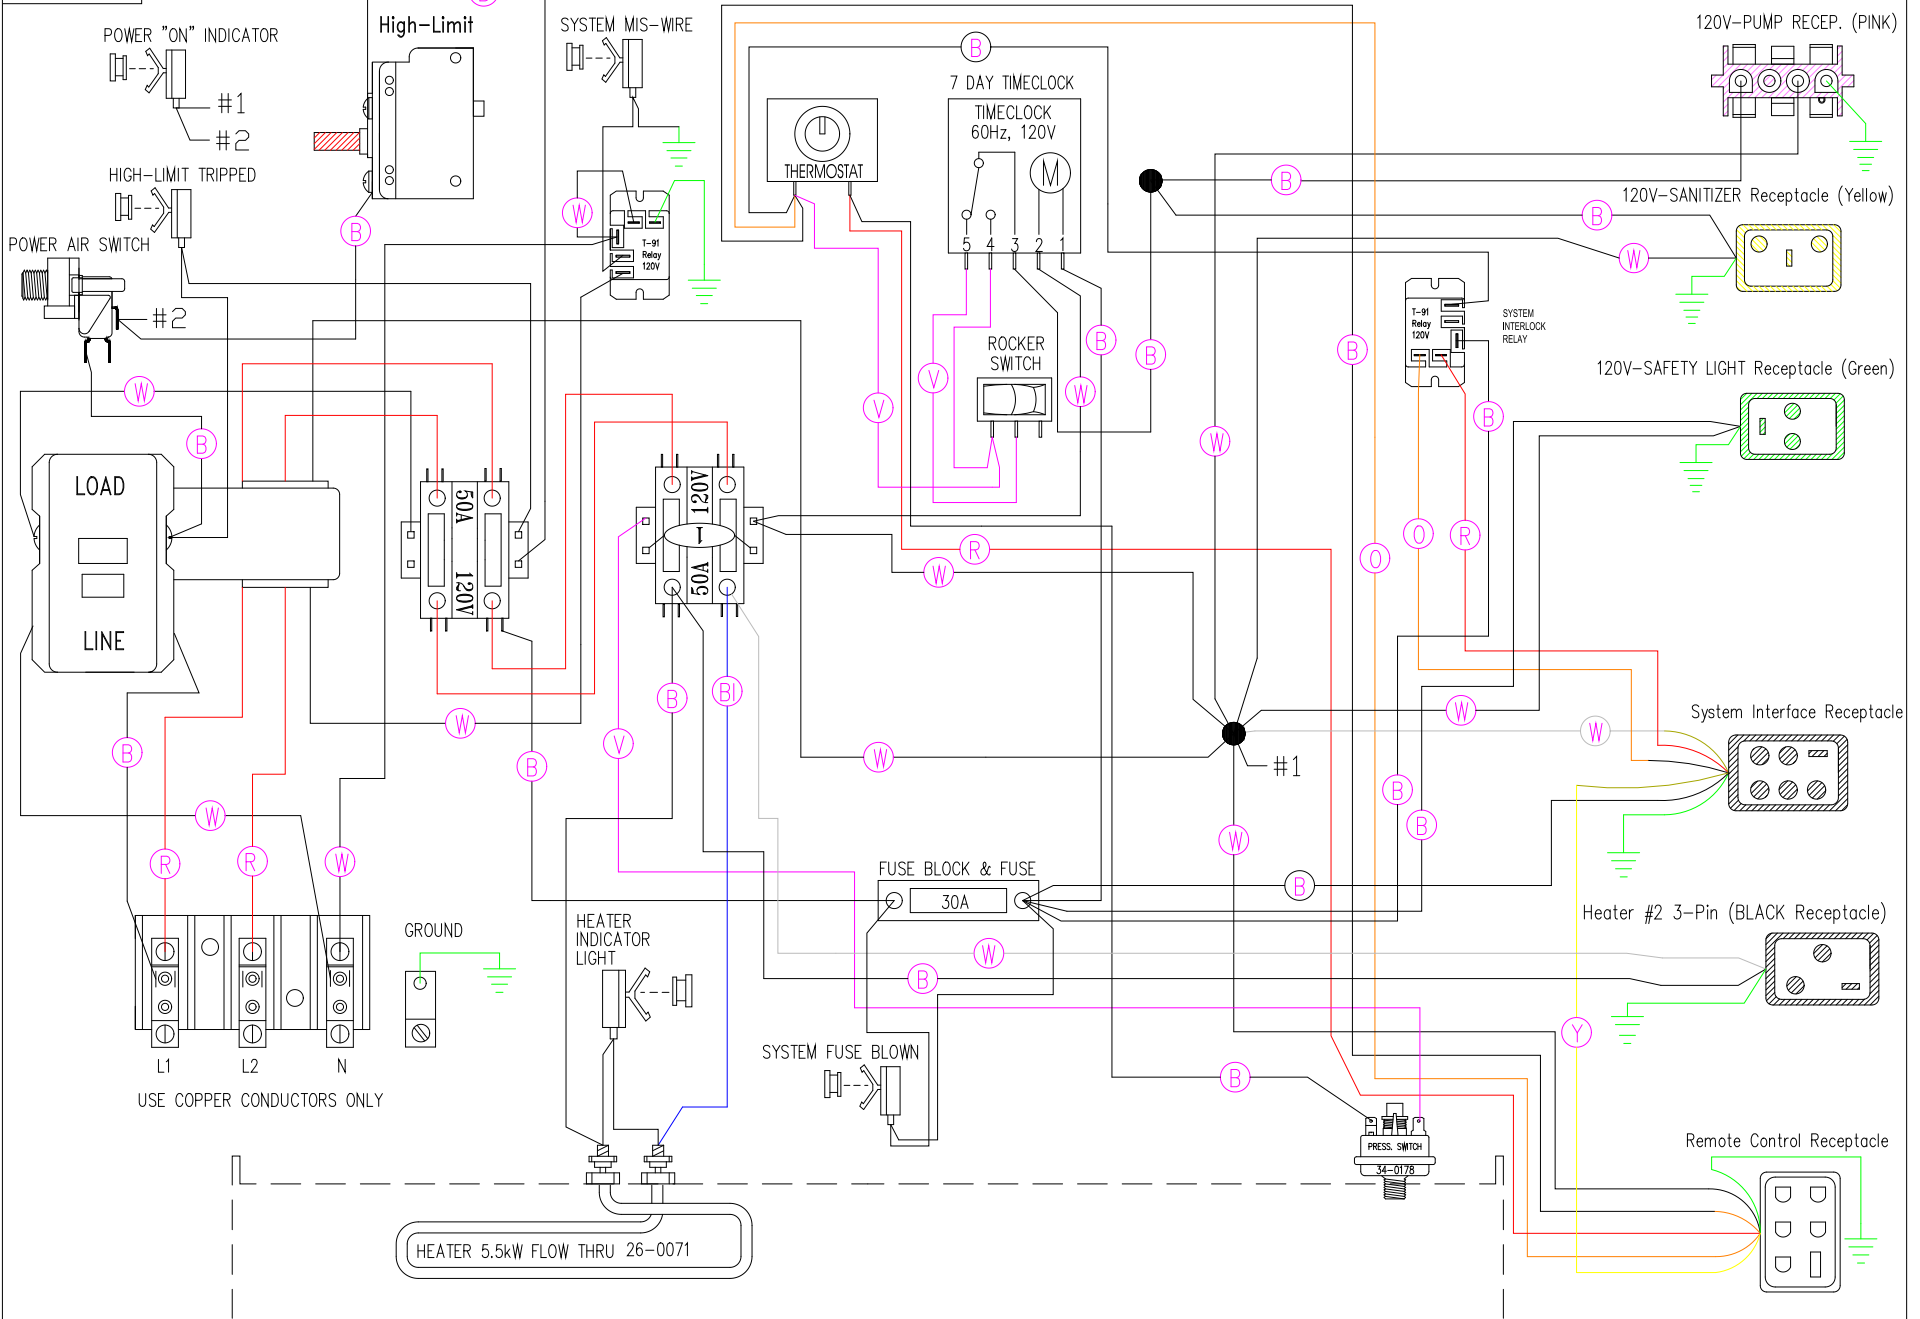

9000-DLX

Manufacture Notes:

Drawn	MBS	Rev	01	Wire Color Code	
Date	12.07.09		B - Black G - Green		
Diagram No.	1809		Br - Brown Bl - Blue		
			R - Red V - Violet		
			O - Orange W - White		
			Y - Yellow Gr - Gray		

Manufacture Notes:

Drawn	MBS	Rev	01	Wire Color Co
Date	12.07.09			B - Black
Diagram No.	1809			Br - Brown
				R - Red
				O - Orange
				Y - Yellow
				G - Green
				Bl - Blue
				V - Violet
				W - White
				Gr - Grey

9000-DLX

Manufacture Notes:

Drawn	Rev	01	Wire Color Code	
MBS			B - Black	G - Green
Date	12.07.09	Br - Brown	Bl - Blue	
Diagram No.	1809	R - Red	V - Violet	
		O - Orange	W - White	
		Y - Yellow	Gr - Gray	