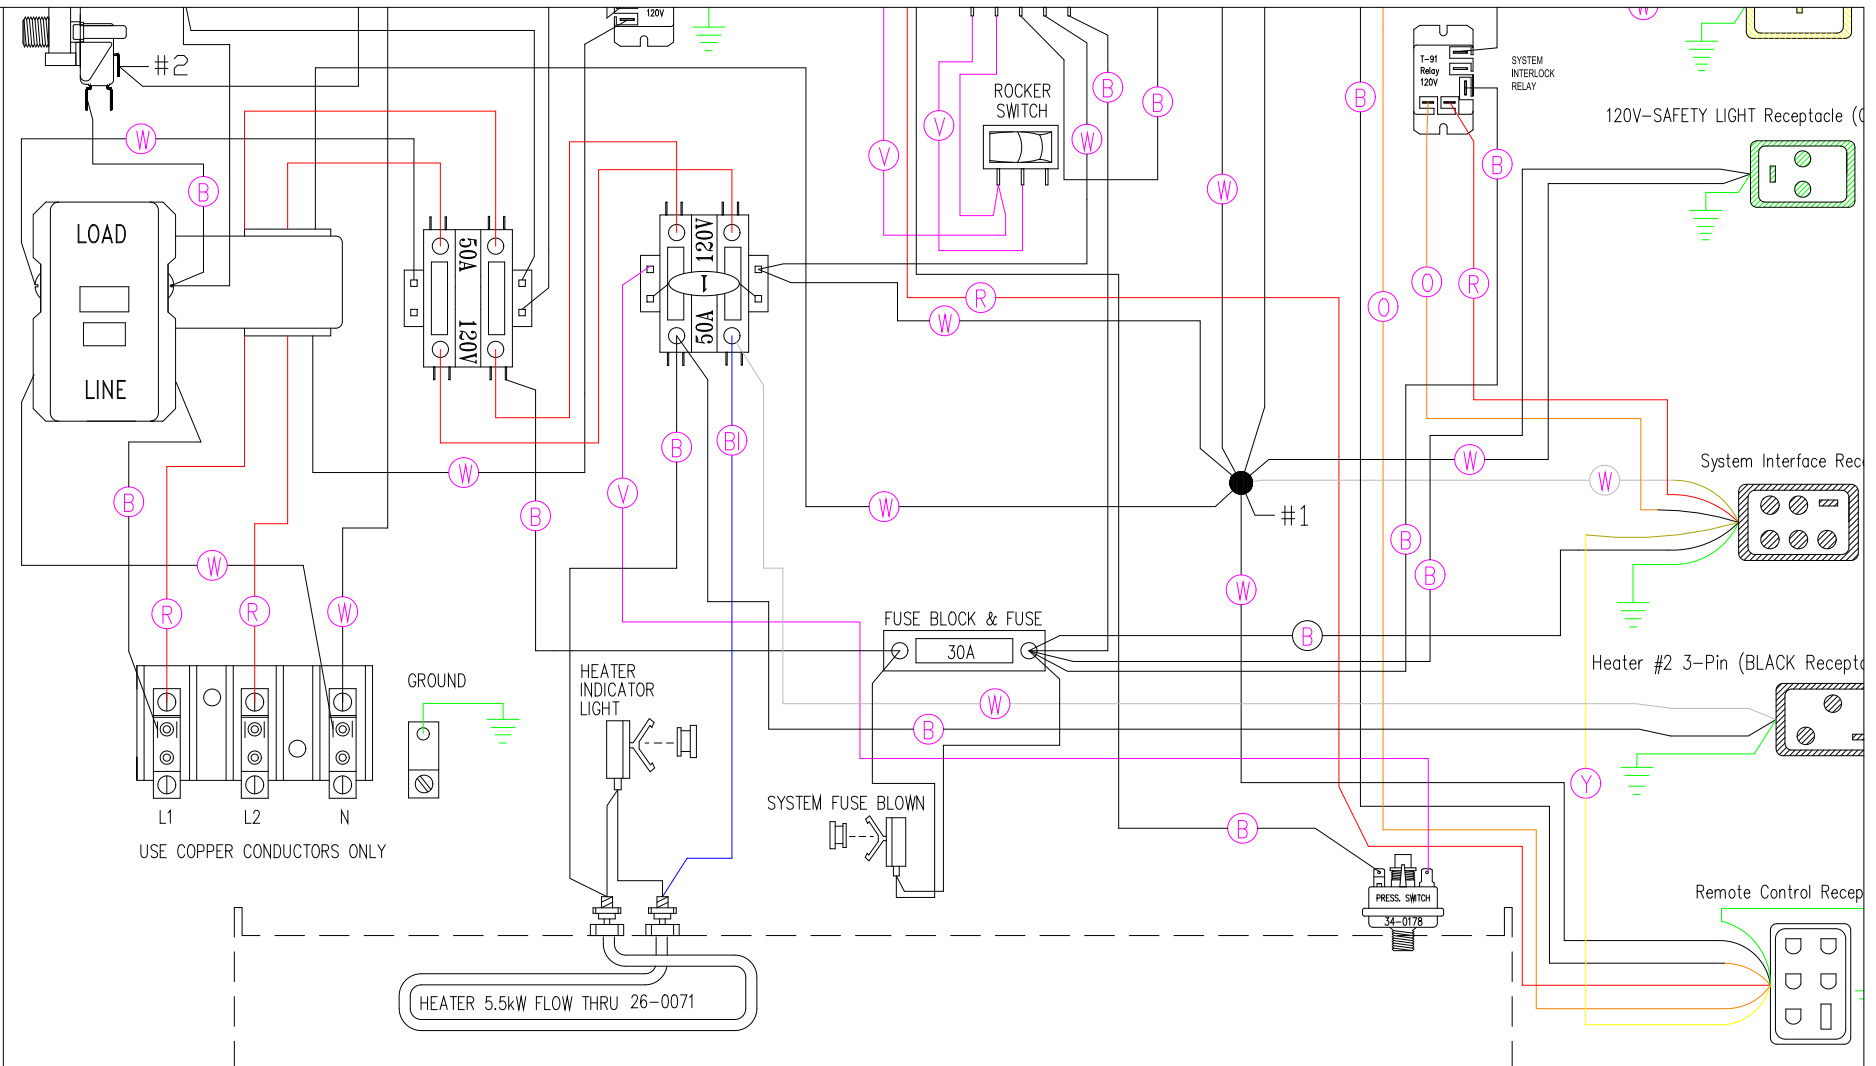

9000-DLX

Manufacture Notes:

Drawn	MBS	Rev	01	Wire Color Code	
Date	12.07.09		B - Black G - Green		
Diagram No.	1809		Br - Brown Bl - Blue		
			R - Red V - Violet		
			O - Orange W - White		
			Y - Yellow Gr - Gray		

Manufacture Notes:

Drawn	MBS	Rev	01	Wire Color Co
Date	12.07.09			B - Black
Diagram No.	1809			Br - Brown
				R - Red
				O - Orange
				Y - Yellow
				G - Green
				Bl - Blue
				V - Violet
				W - White
				Gr - Grey

9000-DLX

Manufacture Notes:

Drawn	Rev	01	Wire Color Code	
MBS			B - Black	G - Green
Date	12.07.09	Br - Brown	Bl - Blue	
Diagram No.	1809	R - Red	V - Violet	
		O - Orange	W - White	
		Y - Yellow	Gr - Gray	